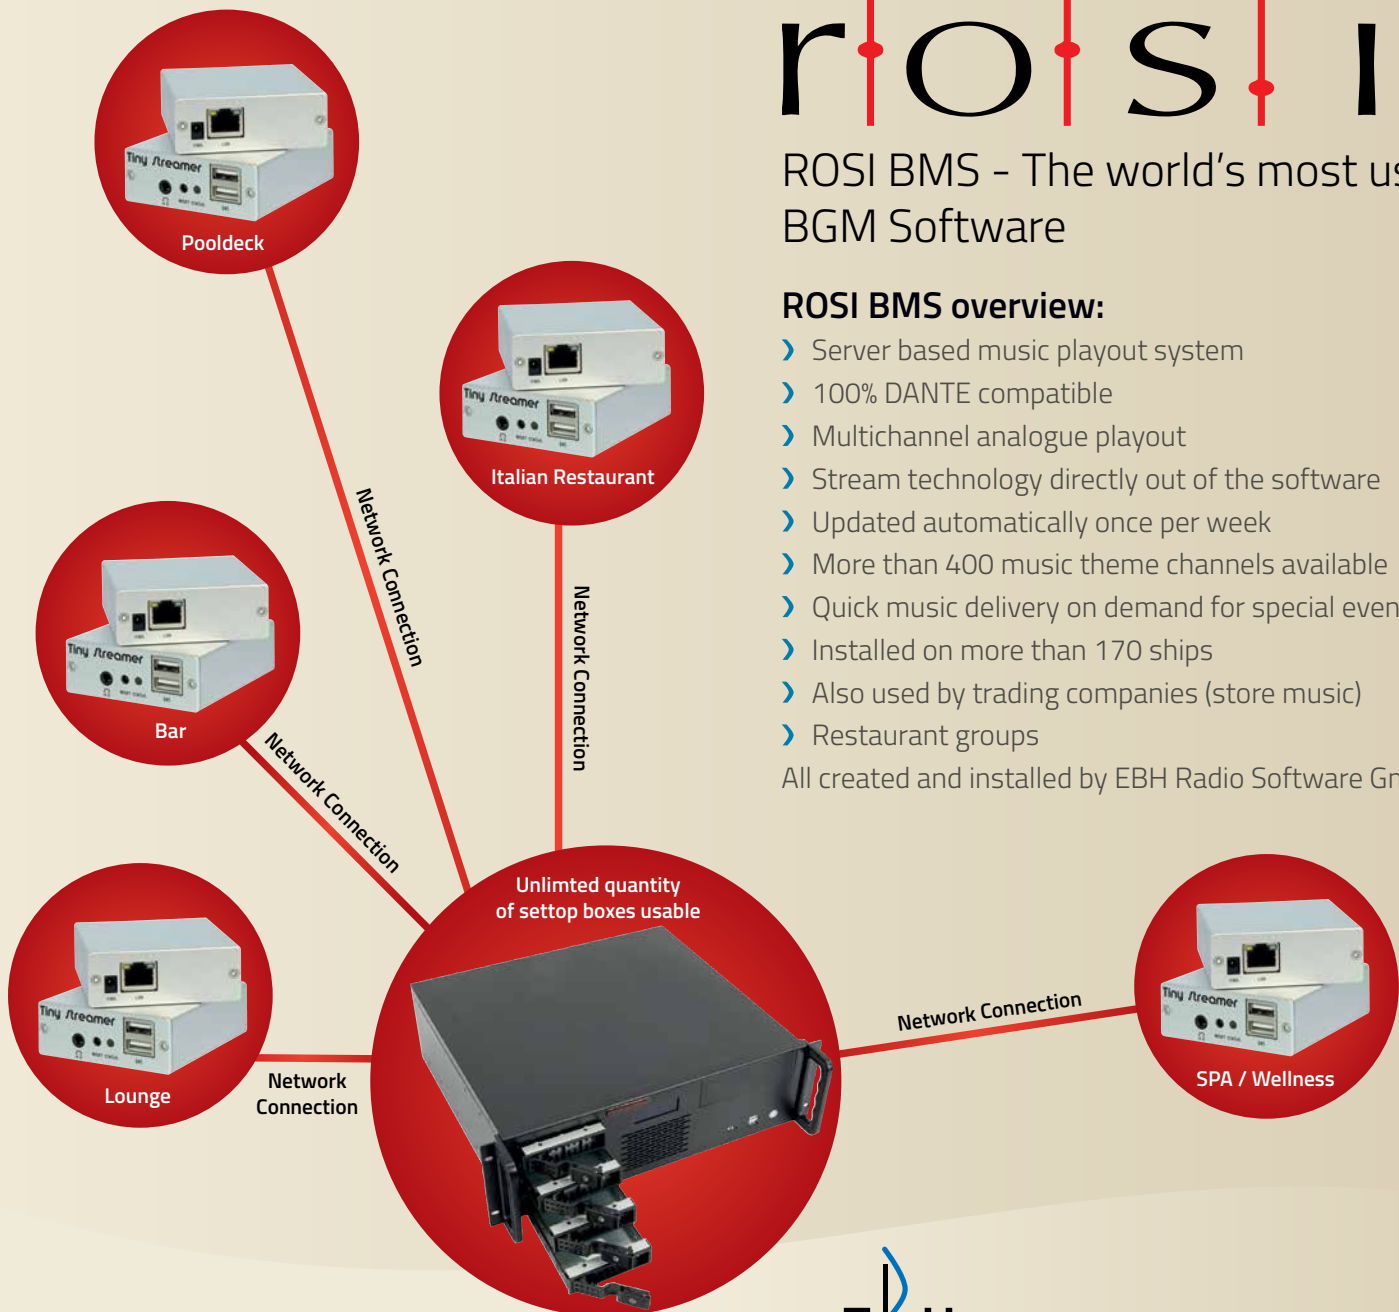

rosi

BACKGROUND MUSIC SOFTWARE
INCLUDING INTELLIGENT SCHEDULER

EBH

EBH Radio Software

Please feel
invited to your
individual
presentation

ebhinfo@ebh.com

ROSI BMS – The world's most used BGM software

- › Per today, ROSI BMS is installed on more than 170 cruise ships. It is completely DANTE compatible, works with analogue soundcards and from now on delivers internal streams as well.
- › The new version is especially developed for ships with an older network technology. ROSI BMS streams music to an unlimited amount of settop boxes on your ships. Any normal network connection suffices.

Your benefits are clear:

- › ROSI BMS is automatically updated with new music once a week
- › No track repetitions within 5 days
- › Playlist is scheduled – not shuffled
- › Amazing: The Drop In functionality. Example: If you cruise near Spain ROSI "drops in" Spanish tracks into your channels every five songs. It gives your ship a Spanish touch.
- › The same technology can be used for Christmas tracks between December 1st and 26th.

EBH Radio Software GmbH
Haferwende 27
28357 Bremen / Germany
Phone +49-421-2048480
Email: ebhinfo@ebh.com
Web: www.ebh.com

rosi

ROSI BMS - The world's most used BGM Software

ROSI BMS overview:

- › Server based music playout system
- › 100% DANTE compatible
- › Multichannel analogue playout
- › Stream technology directly out of the software
- › Updated automatically once per week
- › More than 400 music theme channels available
- › Quick music delivery on demand for special events
- › Installed on more than 170 ships
- › Also used by trading companies (store music)
- › Restaurant groups

All created and installed by EBH Radio Software GmbH

EBH Radio Software

- › Company founded in 1985
- › More than 500 customers in the broadcast industry (Radio- and TV stations)
- › More than 30 cruiseline companies with app. 180 ships (world market leader for BGM)